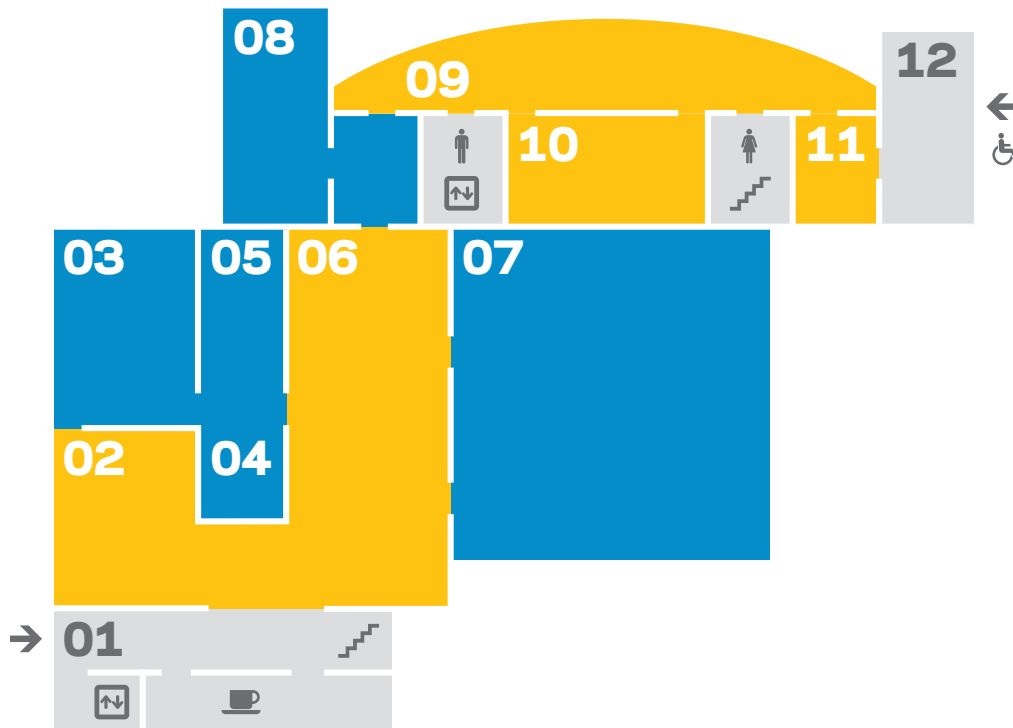

## MAIN LEVEL

01 Krannert Art Museum  
Main Entrance and Lobby  
Peabody Drive Entrance

02 Encounters: The Arts  
of Africa

03 West Gallery  
Temporary Exhibitions

04 Light Court Gallery  
Temporary Exhibitions

05 Rosann Gelvin Noel Annex  
Temporary Exhibitions

06 Rosann Gelvin Noel Gallery  
Modern and Contemporary art

07 East Gallery  
Temporary Exhibitions

08 Contemporary Gallery  
Temporary Exhibitions

09 Bow Gallery  
European and American Art  
Before 1940

10 Trees Gallery  
European Art Before 1900

11 Kinkead Gallery  
Temporary Exhibitions

12 Kinkead Pavilion  
Sixth Street Entrance