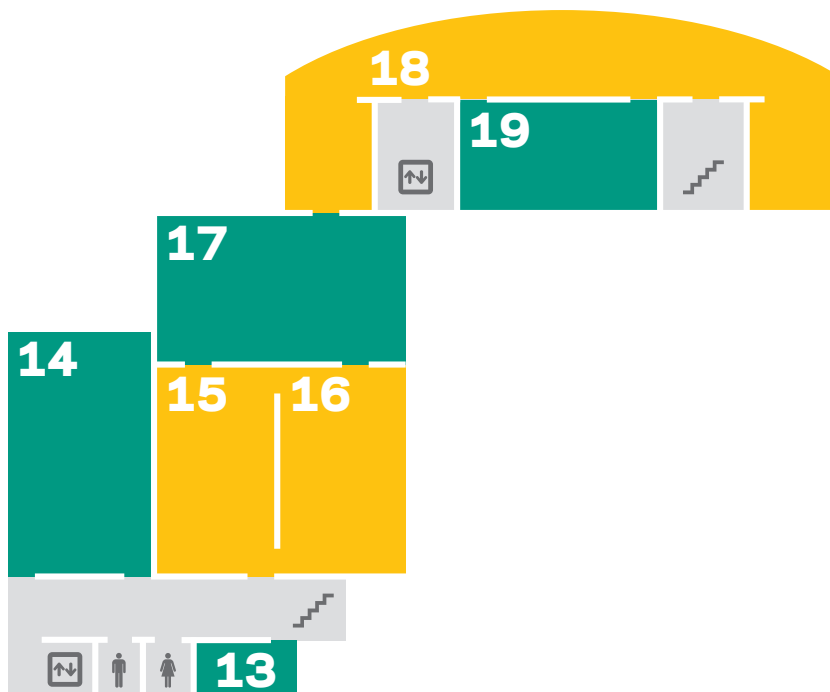

LOWER LEVEL

13 Fred and Donna Giertz
Education Center
Art education resource center and
lending library

14 KAM Auditorium Room 62

15 Moore Gallery of Decorative Arts

16 Ancient Mediterranean Gallery

17 Joan & Peter Hood Classroom

18 Arts of Ancient Peru

19 Classroom Studio B

Permanent Collection
Galleries

Temporary Exhibitions

Classrooms and
Education Center