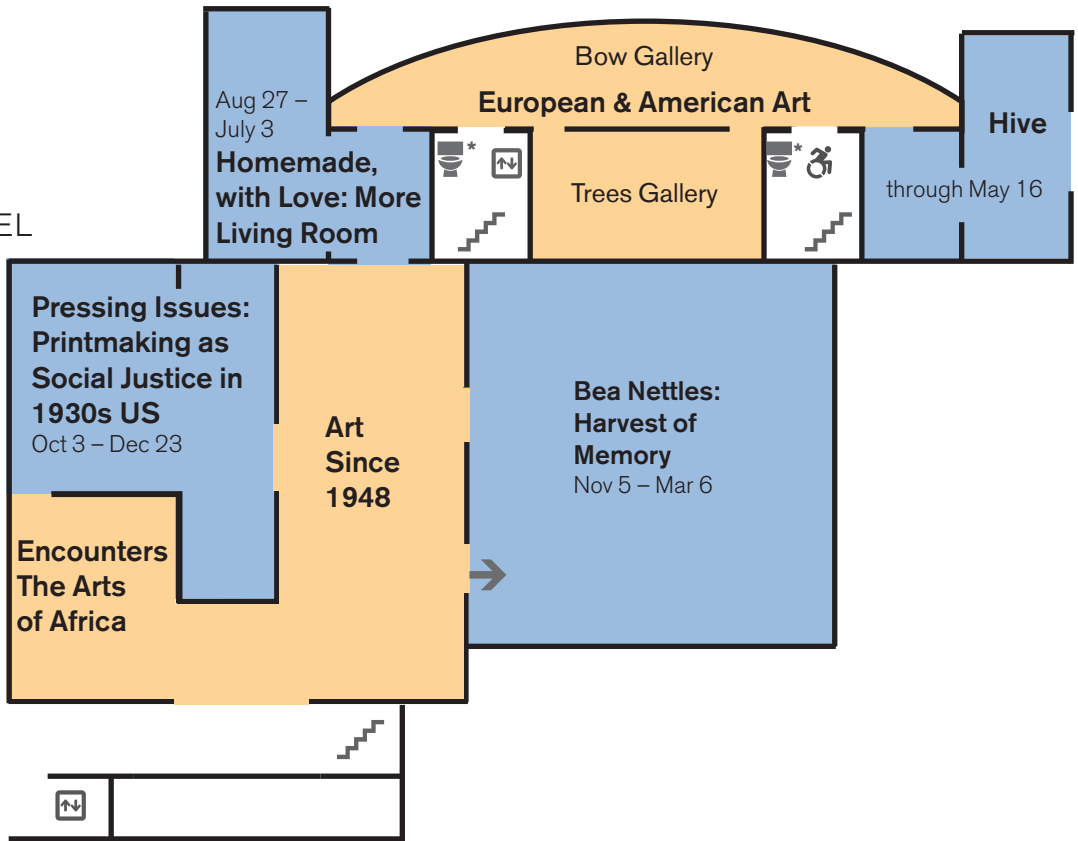

KAM  
FALL 2020

Kinkead Pavilion  
Sixth St. Entrance

MAIN LEVEL

LOWER LEVEL

- Collection Galleries
- Special Exhibitions
- Classes/Meetings
- Temporarily Closed
- Accessible/Automatic Door
- Elevators
- Restrooms  
\*Changing Tables