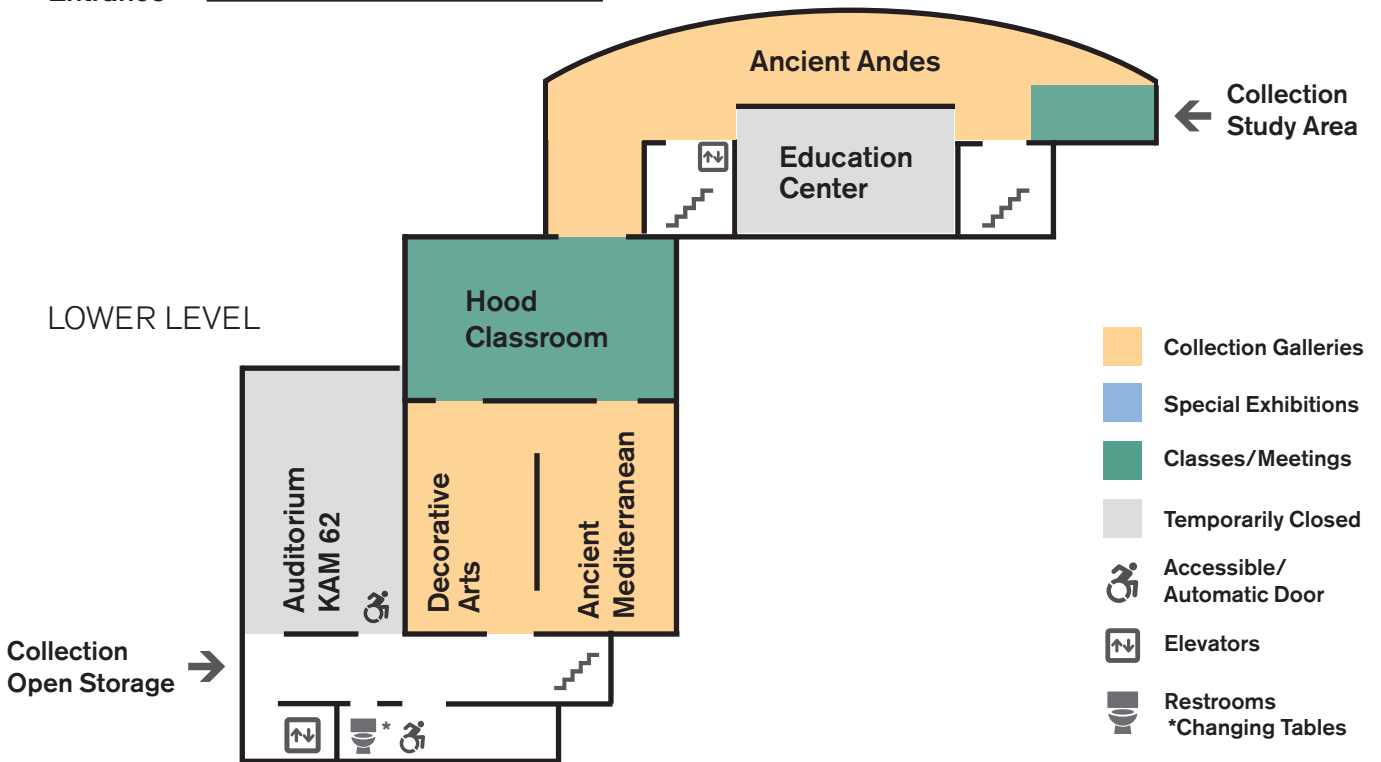

KAM  
FALL 2020

Kinkead Pavilion  
Sixth St. Entrance

MAIN LEVEL

LOWER LEVEL

- Collection Galleries
- Special Exhibitions
- Classes/Meetings
- Temporarily Closed
- Accessible/Automatic Door
- Elevators
- Restrooms  
\*Changing Tables